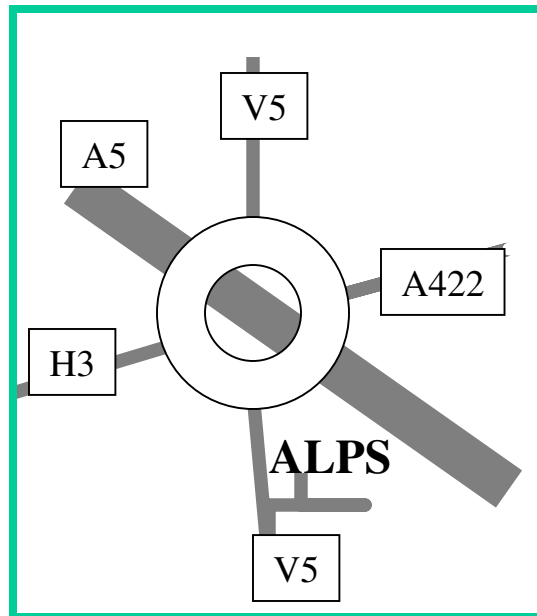

**From North:**

Leave M1 and J15  
Turn South onto A508  
towards Milton Keynes.  
Turn left at Little Chef  
onto the A5.  
Leave A5 at first exit.  
Take 4th exit from  
roundabout towards  
Wymbush onto V5 Great  
Monks St.  
Take 1st left onto  
Garamonde Drive.  
ALPS is on the left side.

**From South:**

Leave M1 at J14  
Turn right onto A509  
towards Newport Pagnell.  
Turn left onto A422.  
Cross 7 roundabouts.  
At 8th roundabout, take  
2nd exit onto V5 Great  
Monks St.  
Take 1st left onto  
Garamonde Drive.  
ALPS is on the left side.