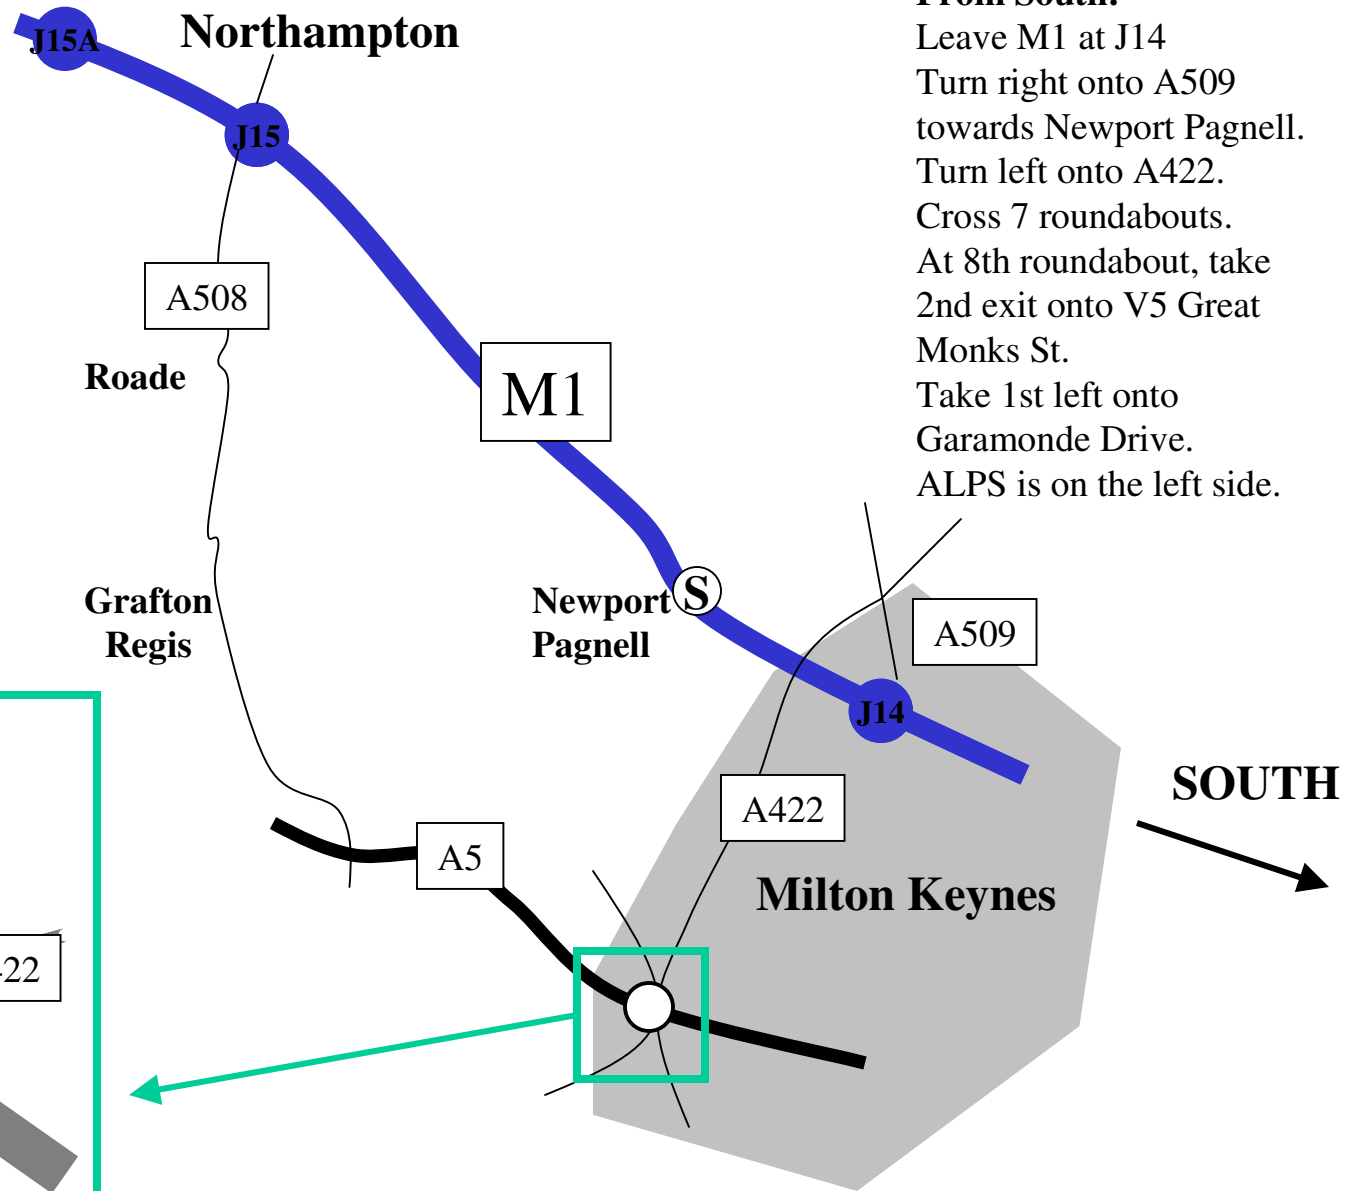

**From North:**

Leave M1 and J15  
Turn South onto A508  
towards Milton Keynes.  
Turn left at Little Chef  
onto the A5.  
Leave A5 at first exit.  
Take 4th exit from  
roundabout towards  
Wymbush onto V5 Great  
Monks St.  
Take 1st left onto  
Garamonde Drive.  
ALPS is on the left side.

**From South:**

Leave M1 at J14  
Turn right onto A509  
towards Newport Pagnell.  
Turn left onto A422.  
Cross 7 roundabouts.  
At 8th roundabout, take  
2nd exit onto V5 Great  
Monks St.  
Take 1st left onto  
Garamonde Drive.  
ALPS is on the left side.